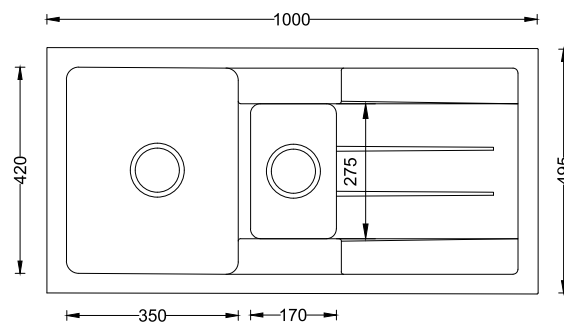

ACCESSORIES