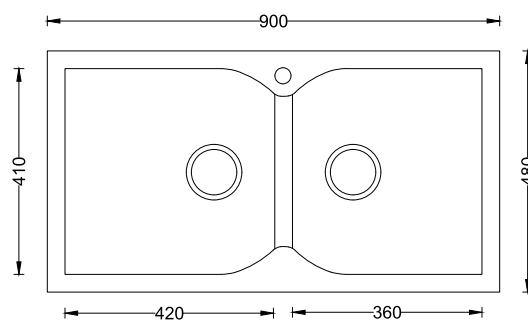

Cut Out Size : 870x450mm

Cabinet Size : 1000mm

ACCESSORIES

Faucet

Strainer

V02-117LX-GR

V02-117LX-BG

V02-117LX-BL

Model Code : **V02-117LX**

Sink Size : 1000x495x200mm / 39.5"x19.5"x8"

Cut Out Size : 965x465mm

Cabinet Size : 1100mm