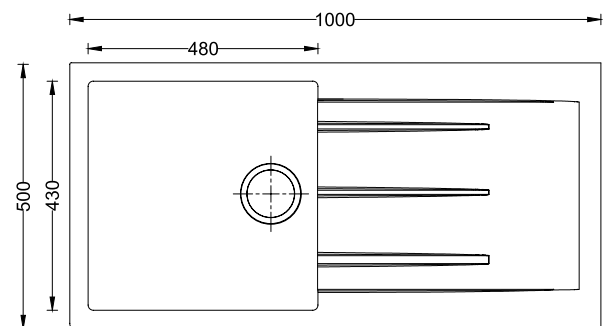

Sink Size : 915x458x230mm / 36"x18"x9"

Cut Out Size : 890x435mm

Cabinet Size : 1000mm

#### ACCESSORIES

Strainer

V03-110-GR

V03-110-BG

V03-110-BL

Model Code : **V03-110**

Sink Size : 1000x500x230mm / 40"x20"x9"

Cut Out Size : 975x475mm

Cabinet Size : 1100mm

**ACCESSORIES**

Strainer

V01-111LX-GR

V01-111LX-BG

V01-111LX-BL

Model Code : **V01-111LX**

Sink Size : 800x480x220mm / 32"x19"x9"

Cut Out Size : 770x450mm

Cabinet Size : 900mm