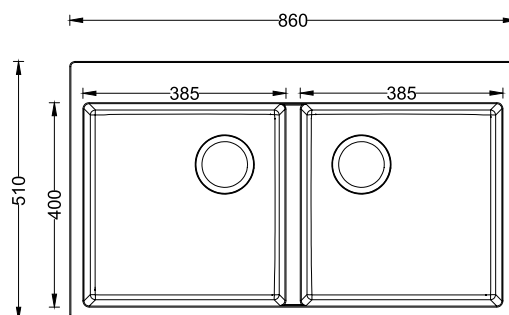

Cut Out Size : 760x490mm

Cabinet Size : 900mm

#### ACCESSORIES

Strainer

V02-107-GR

V02-107-BG

V02-107-BL

Model Code : **V02-107**

Sink Size : 860x510x230mm / 34"x20"x9"

Cut Out Size : 840x490mm

Cabinet Size : 900mm

ACCESSORIES

Strainer

V02-108-GR

V02-108-BG

V02-108-BL

Model Code : **V02-108**

Sink Size : 1140x500x230mm / 45"x20"x9"

Sink Size : 915x458x230mm / 36"x18"x9"

Cut Out Size : 890x435mm

Cabinet Size : 1000mm