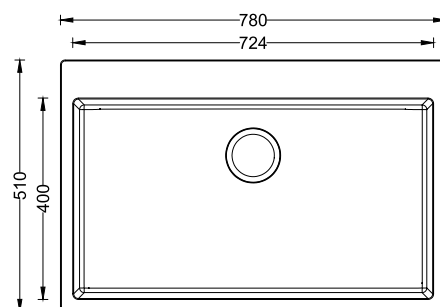

ACCESSORIES