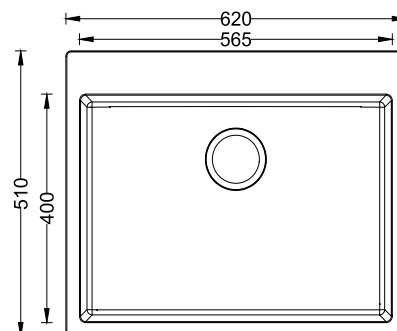

Cut Out Size : 540x485mm

Cabinet Size : 600mm

#### ACCESSORIES

Strainer

V01-105-GR

V01-105-BG

V01-105-BL

Model Code : **V01-105**

Sink Size : 620x510x230mm / 24"x20"x9"

Cut Out Size : 595x485mm

Cabinet Size : 650mm

ACCESSORIES

Strainer

V01-106-GR

V01-106-BG

V01-106-BL

Model Code : **V01-106**

Sink Size : 780x510x230mm / 31"x20"x9"

Cut Out Size : 760x490mm

Cabinet Size : 900mm