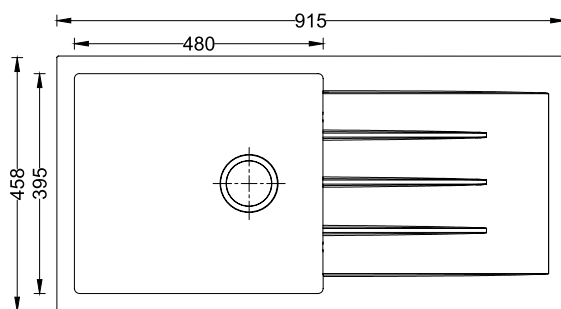

Sink Size : 915x458x230mm / 36"x18"x9"

Cut Out Size : 890x435mm

Cabinet Size : 1000mm

#### ACCESSORIES

Strainer

V03-110-GR

V03-110-BG

V03-110-BL

Model Code : **V03-110**

Sink Size : 1000x500x230mm / 40"x20"x9"

Cut Out Size : 975x475mm

Cut Out Size : 770x450mm

Cabinet Size : 900mm