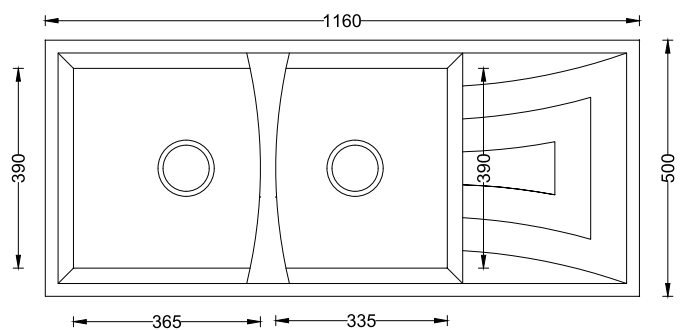

ACCESSORIES