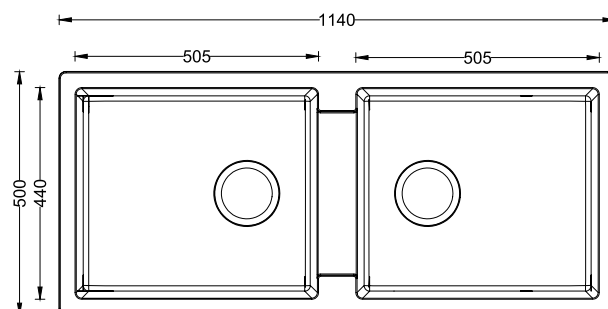

ACCESSORIES